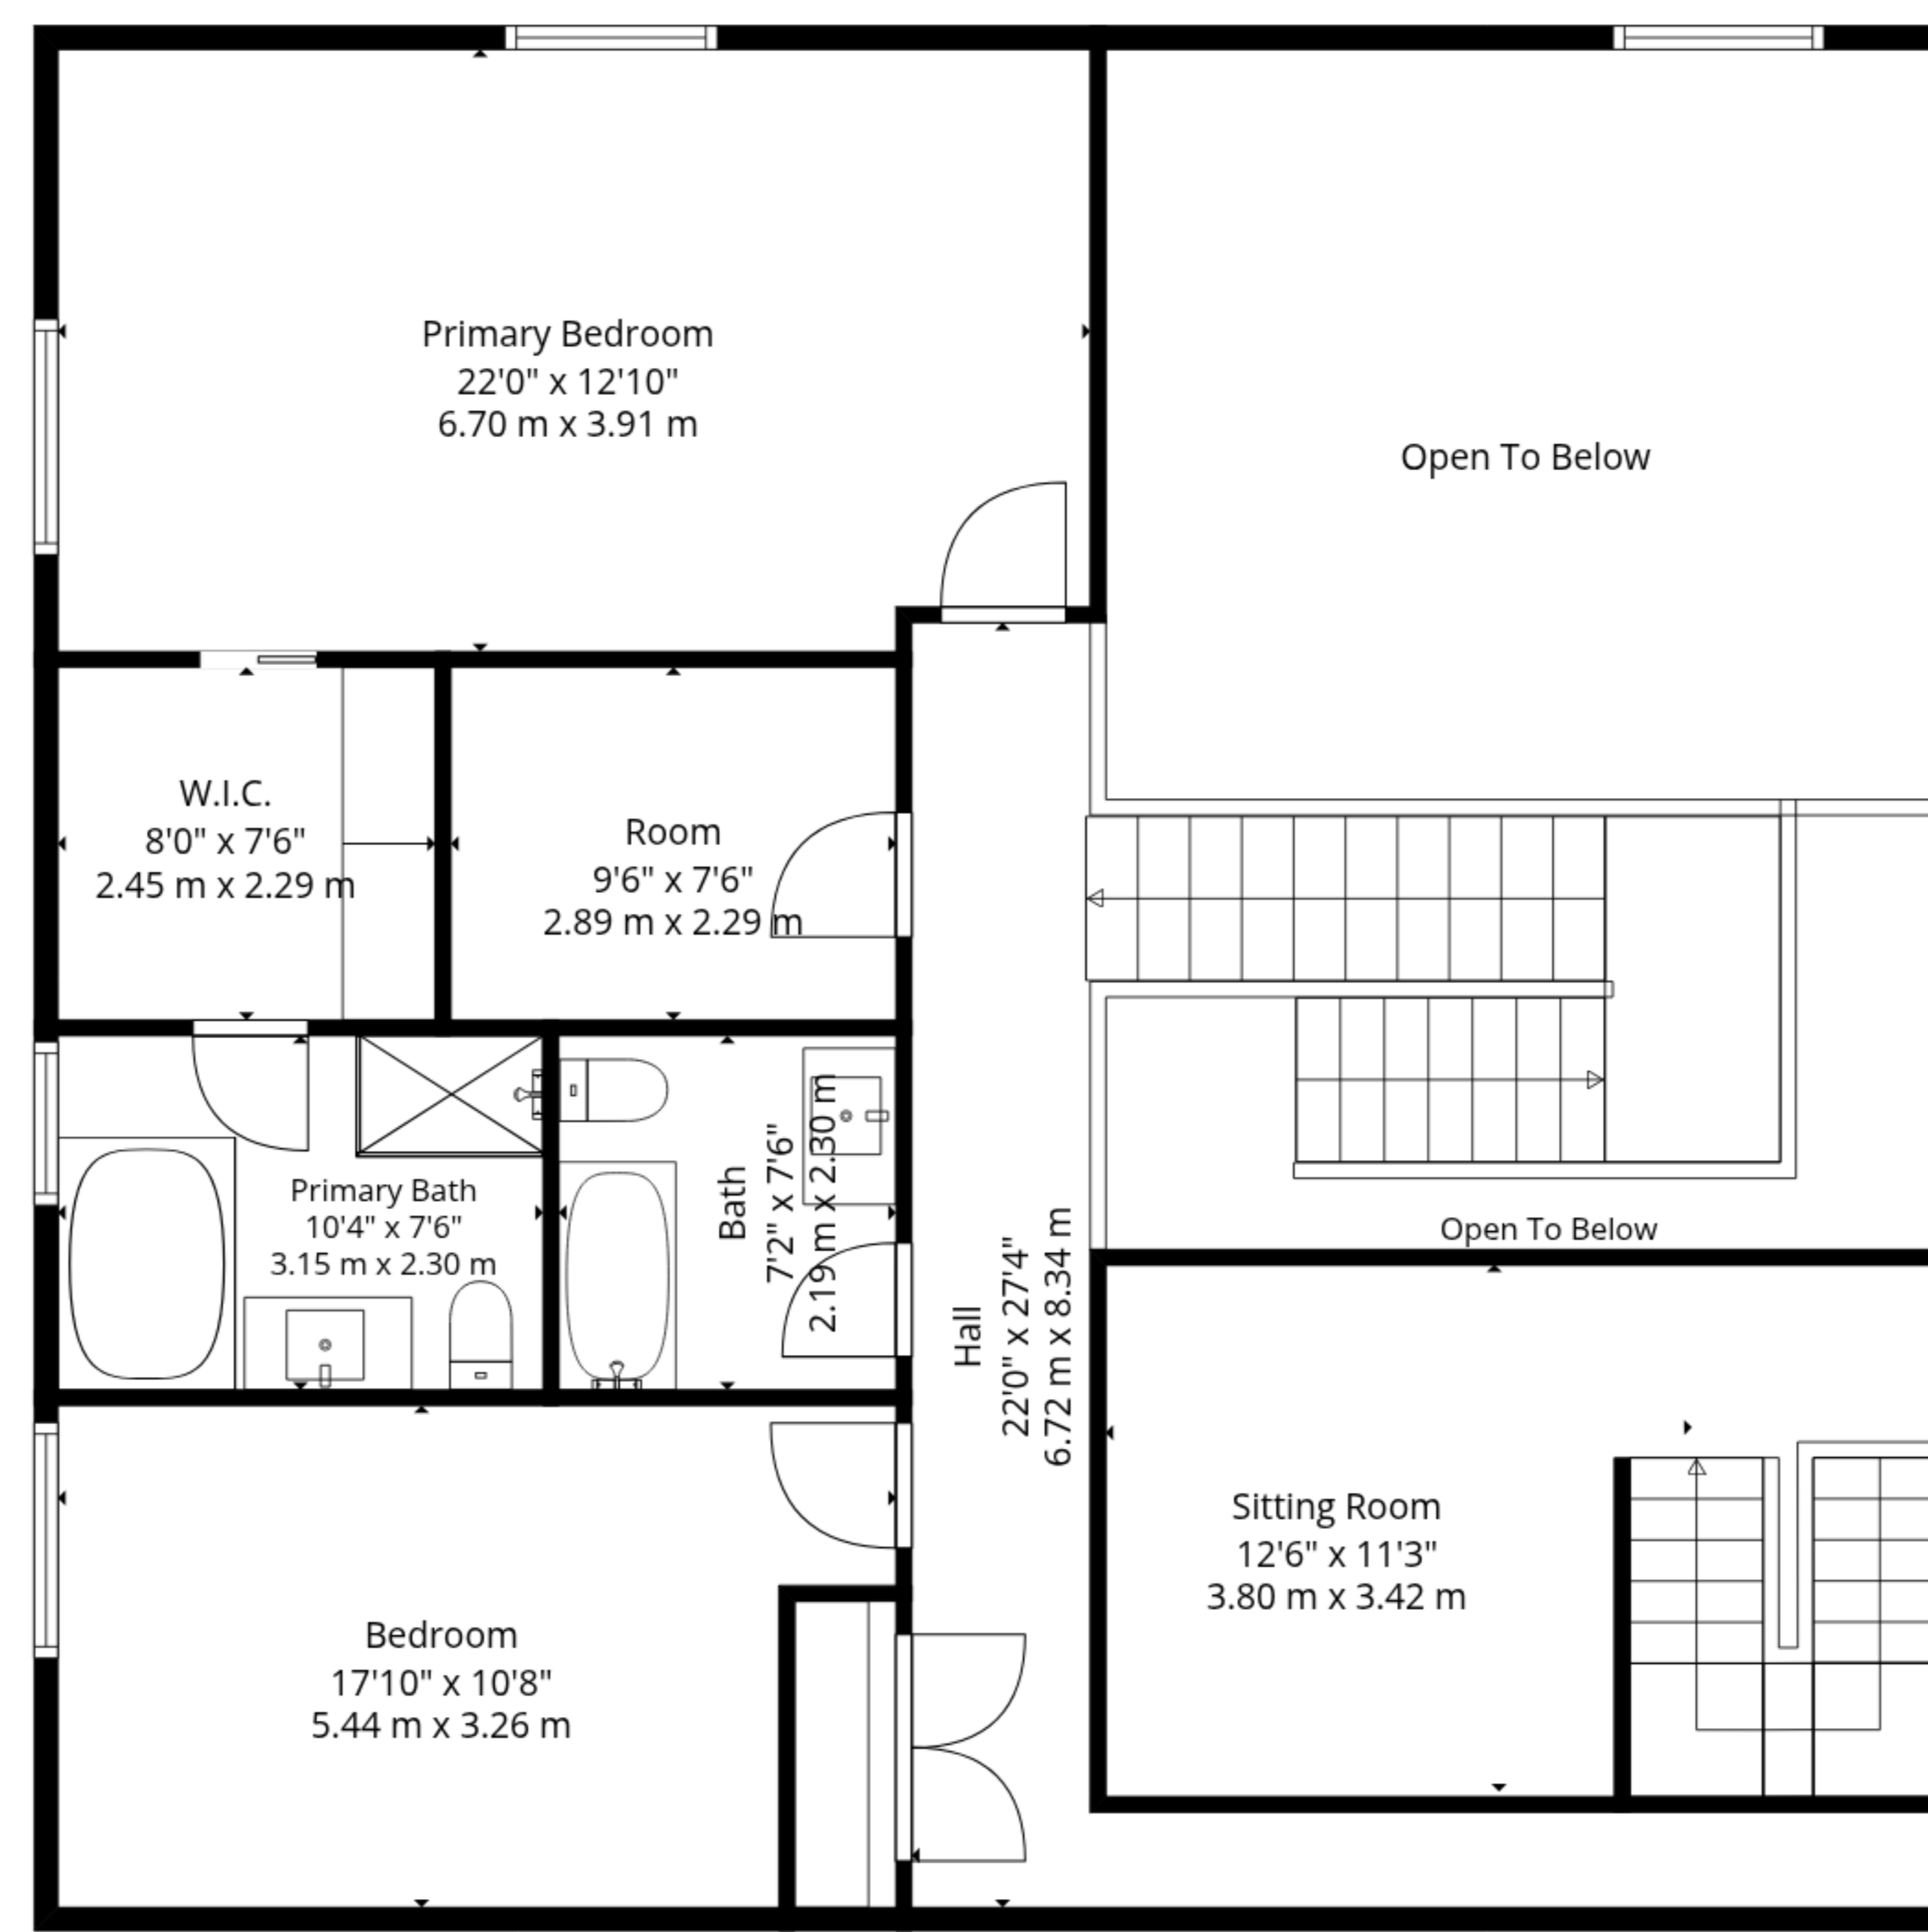

Total GLA: 3446 sq. ft, 320 m2 | Total: 3741 sq. ft, 348 m2
 1st floor: 2365 sq. ft, 220 m2 (Excluded areas 81 sq. ft, 8 m2)
 2nd floor: 1081 sq. ft, 100 m2 (Excluded areas 590 sq. ft, 55 m2)

Sizes And Dimensions Are Approximate, Actual May Vary.

2nd Floor

1st Floor

Total GLA: 3446 sq. ft, 320 m2 | Total: 3741 sq. ft, 348 m2
 1st floor: 2365 sq. ft, 220 m2 (Excluded areas 81 sq. ft, 8 m2)
 2nd floor: 1081 sq. ft, 100 m2 (Excluded areas 590 sq. ft, 55 m2)

Sizes And Dimensions Are Approximate, Actual May Vary.