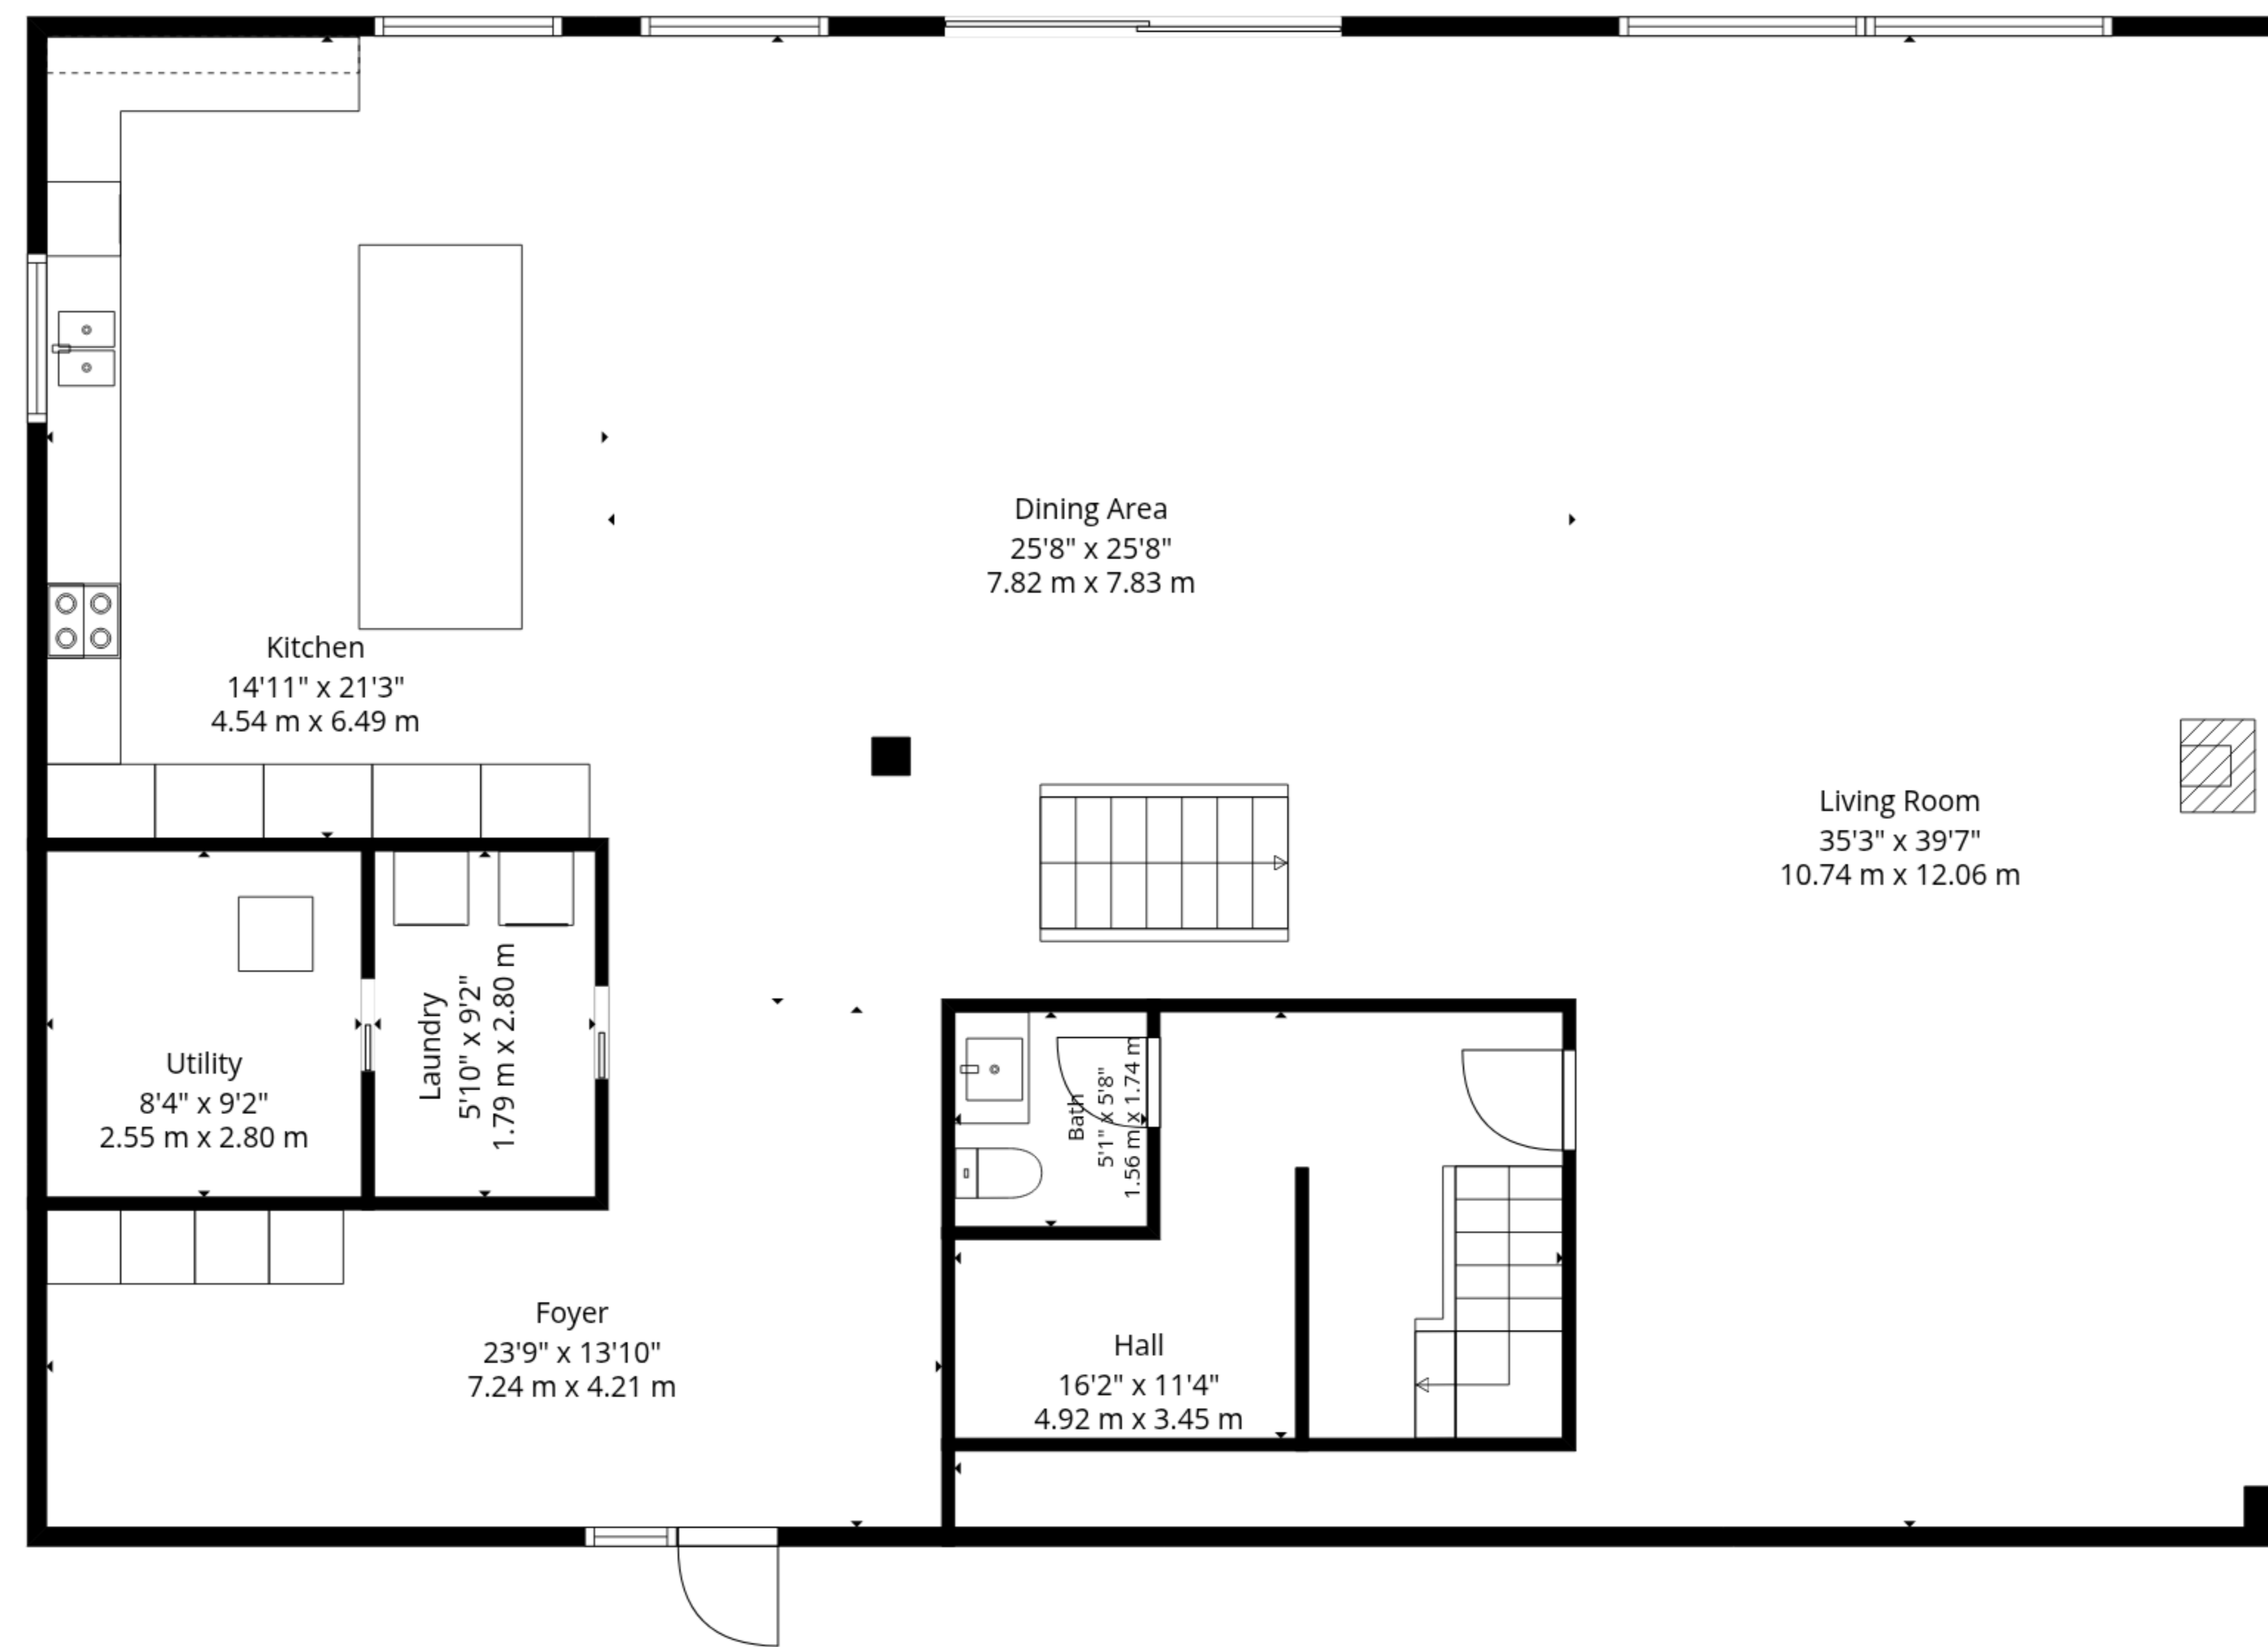

Total GLA: 3446 sq. ft, 320 m2 | Total: 3741 sq. ft, 348 m2
 1st floor: 2365 sq. ft, 220 m2 (Excluded areas 81 sq. ft, 8 m2)
 2nd floor: 1081 sq. ft, 100 m2 (Excluded areas 590 sq. ft, 55 m2)

Sizes And Dimensions Are Approximate, Actual May Vary.

2nd Floor

1st Floor

Total GLA: 3446 sq. ft, 320 m2 | Total: 3741 sq. ft, 348 m2
 1st floor: 2365 sq. ft, 220 m2 (Excluded areas 81 sq. ft, 8 m2)
 2nd floor: 1081 sq. ft, 100 m2 (Excluded areas 590 sq. ft, 55 m2)

Sizes And Dimensions Are Approximate, Actual May Vary.