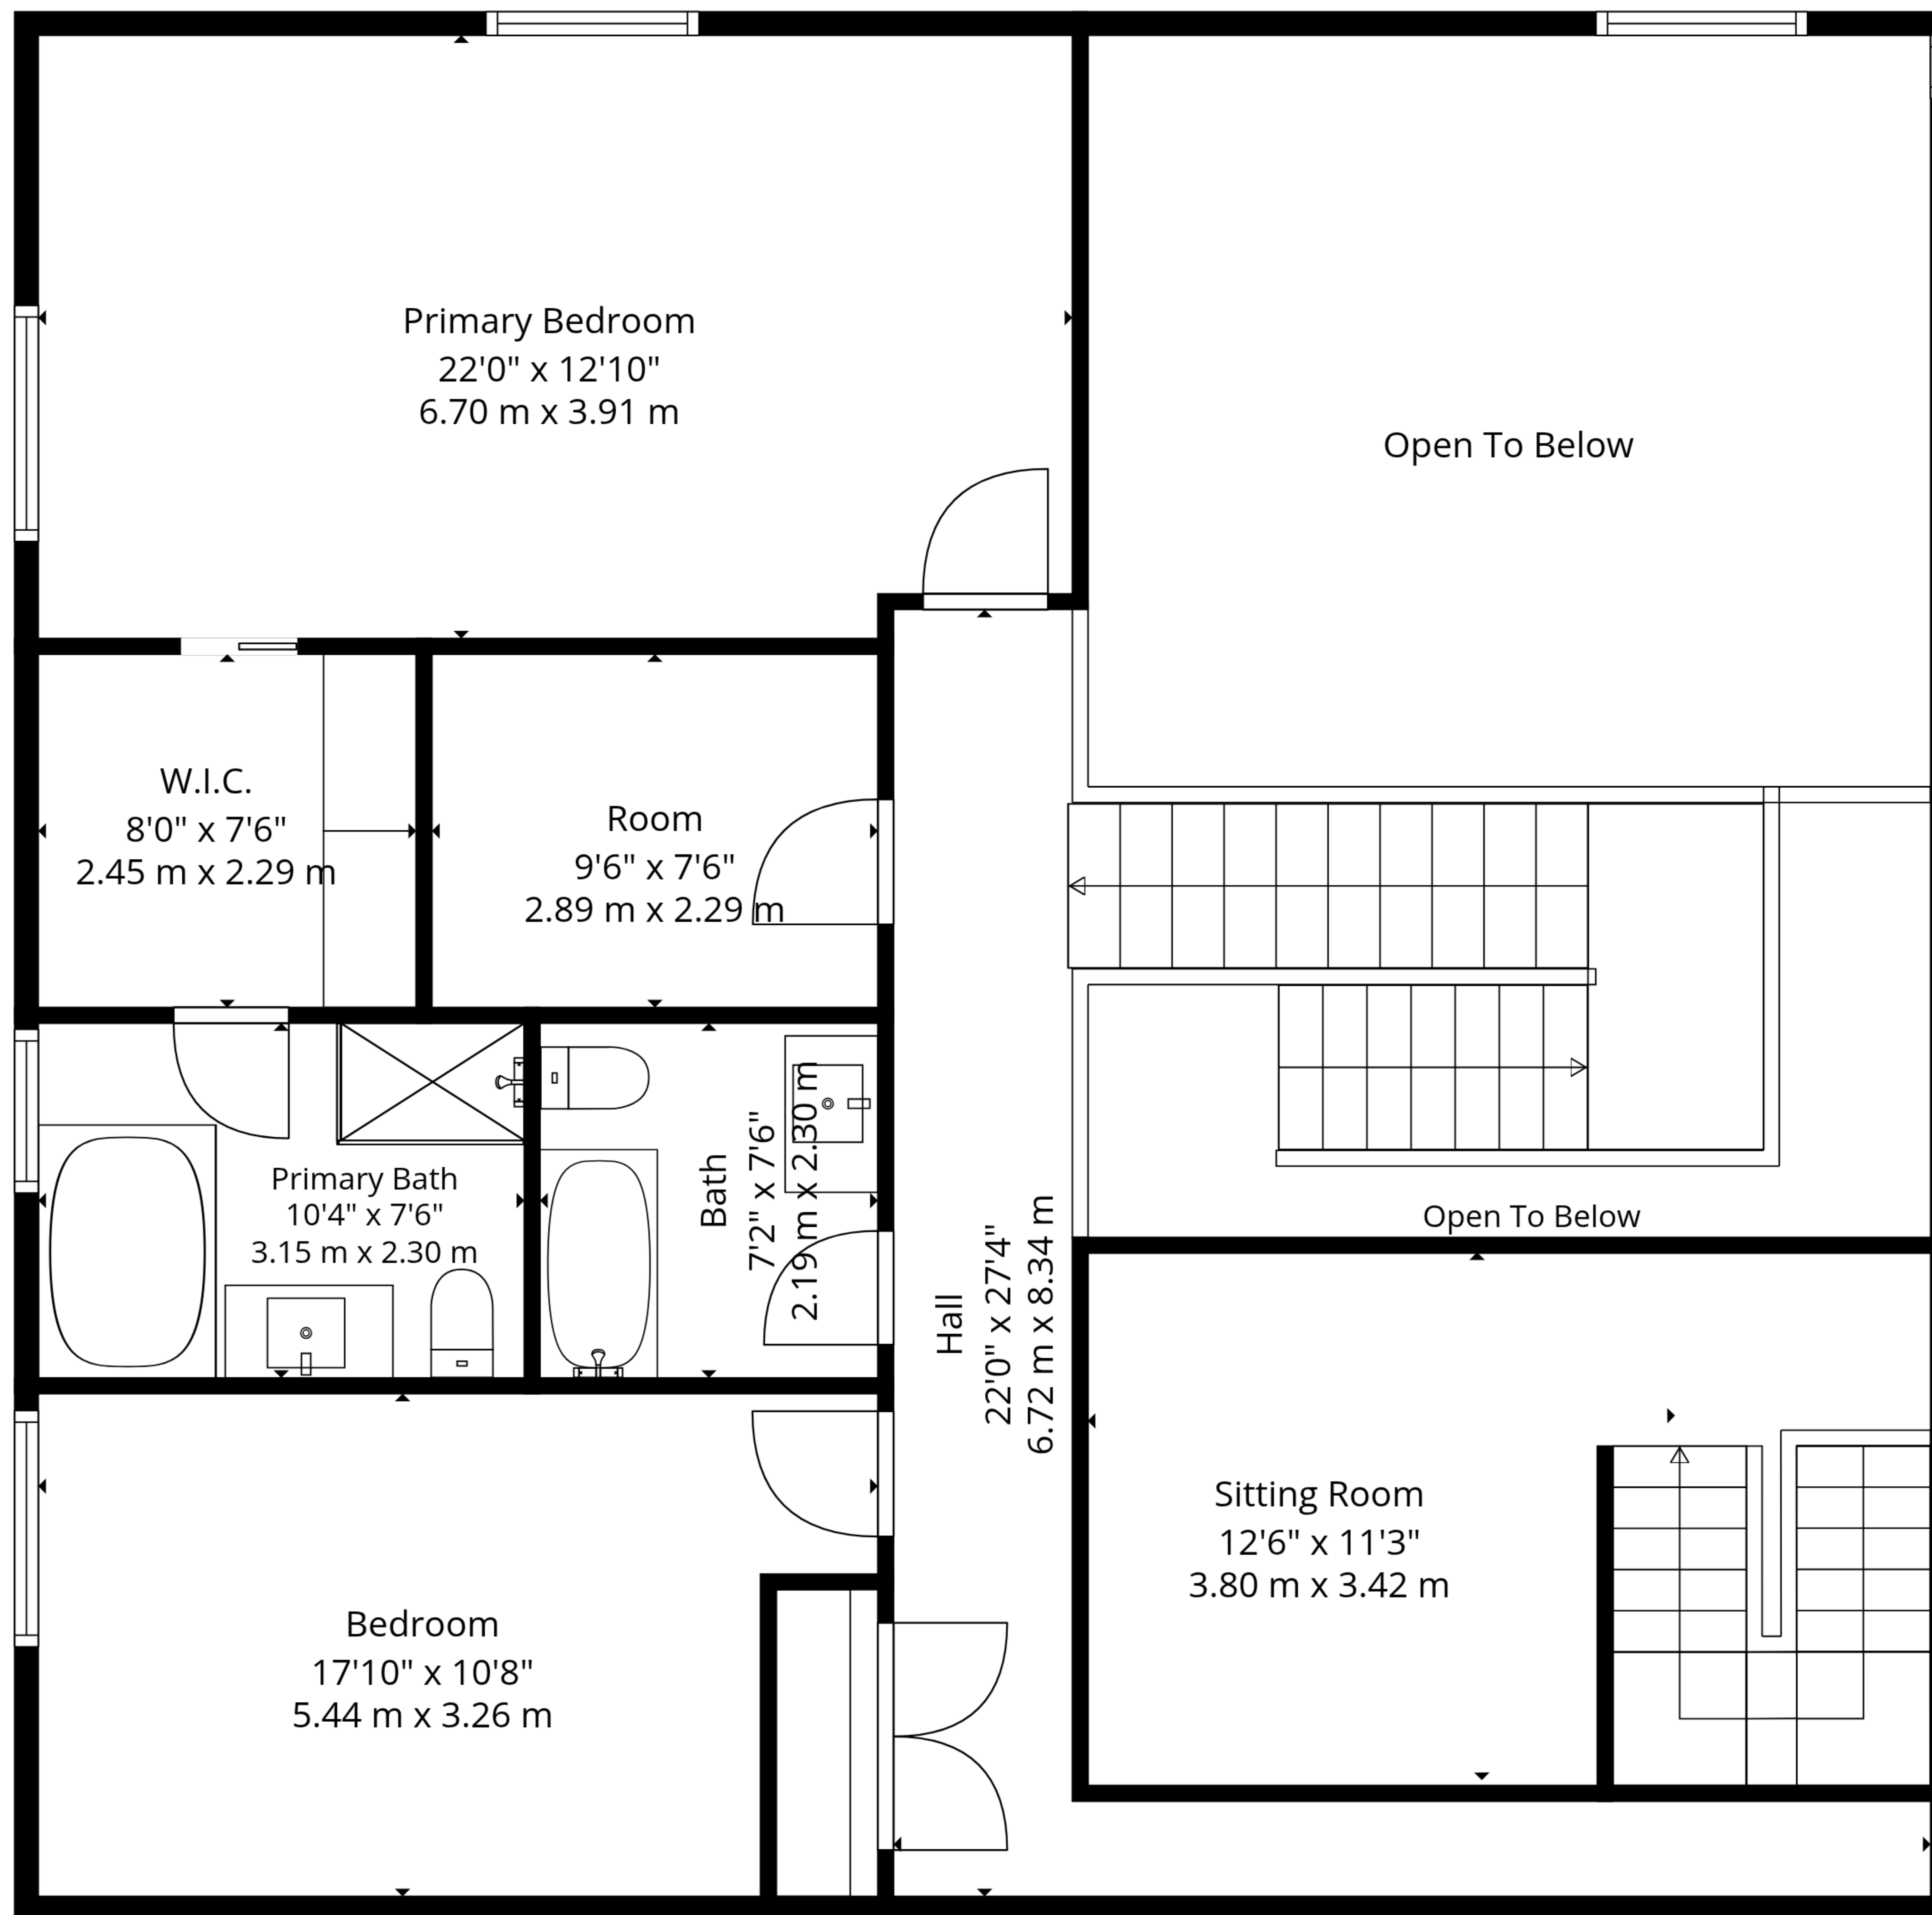

Total GLA: 3446 sq. ft, 320 m2 | Total: 3741 sq. ft, 348 m2
 1st floor: 2365 sq. ft, 220 m2 (Excluded areas 81 sq. ft, 8 m2)
 2nd floor: 1081 sq. ft, 100 m2 (Excluded areas 590 sq. ft, 55 m2)

Sizes And Dimensions Are Approximate, Actual May Vary.

2nd Floor

1st Floor

Total GLA: 3446 sq. ft, 320 m2 | Total: 3741 sq. ft, 348 m2
 1st floor: 2365 sq. ft, 220 m2 (Excluded areas 81 sq. ft, 8 m2)
 2nd floor: 1081 sq. ft, 100 m2 (Excluded areas 590 sq. ft, 55 m2)

Sizes And Dimensions Are Approximate, Actual May Vary.