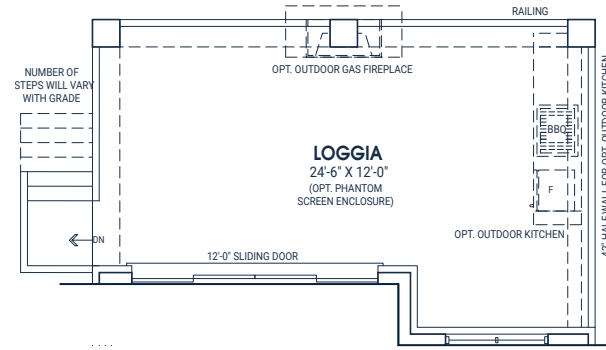

# FREESTYLE - 60 - 10

**3,981 SQ.FT. 4-6 BEDROOM**

This luxurious corner model features an open concept main floor which connects a large kitchen, breakfast nook and regal lodge room, creating a warm and inviting atmosphere. Adding to this idea is the private sunken wine cellar and 1 ½ storey upstairs games loft with corner windows showcasing beautiful views.

ELEVATION A

ELEVATION C

ELEVATION B

OPTIONAL LOGGIA

OPTIONAL SECOND FLOOR TERRACE

GROUND FLOOR PLAN ELEVATION A

SECOND FLOOR PLAN ELEVATION A

BASEMENT PLAN ELEVATION A