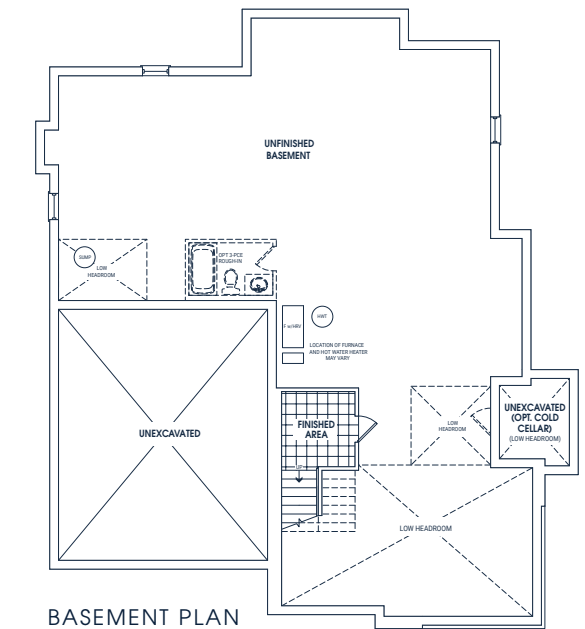

# FREESTYLE - 60 - 10

**3,981 SQ.FT. 4-6 BEDROOM**

This luxurious corner model features an open concept main floor which connects a large kitchen, breakfast nook and regal lodge room, creating a warm and inviting atmosphere. Adding to this idea is the private sunken wine cellar and 1 ½ storey upstairs games loft with corner windows showcasing beautiful views.

ELEVATION A

ELEVATION C

ELEVATION B

OPTIONAL LOGGIA

OPTIONAL SECOND FLOOR TERRACE

GROUND FLOOR PLAN ELEVATION A

SECOND FLOOR PLAN ELEVATION A

BASEMENT PLAN ELEVATION A

OPTIONAL BASEMENT PLAN ELEVATION A