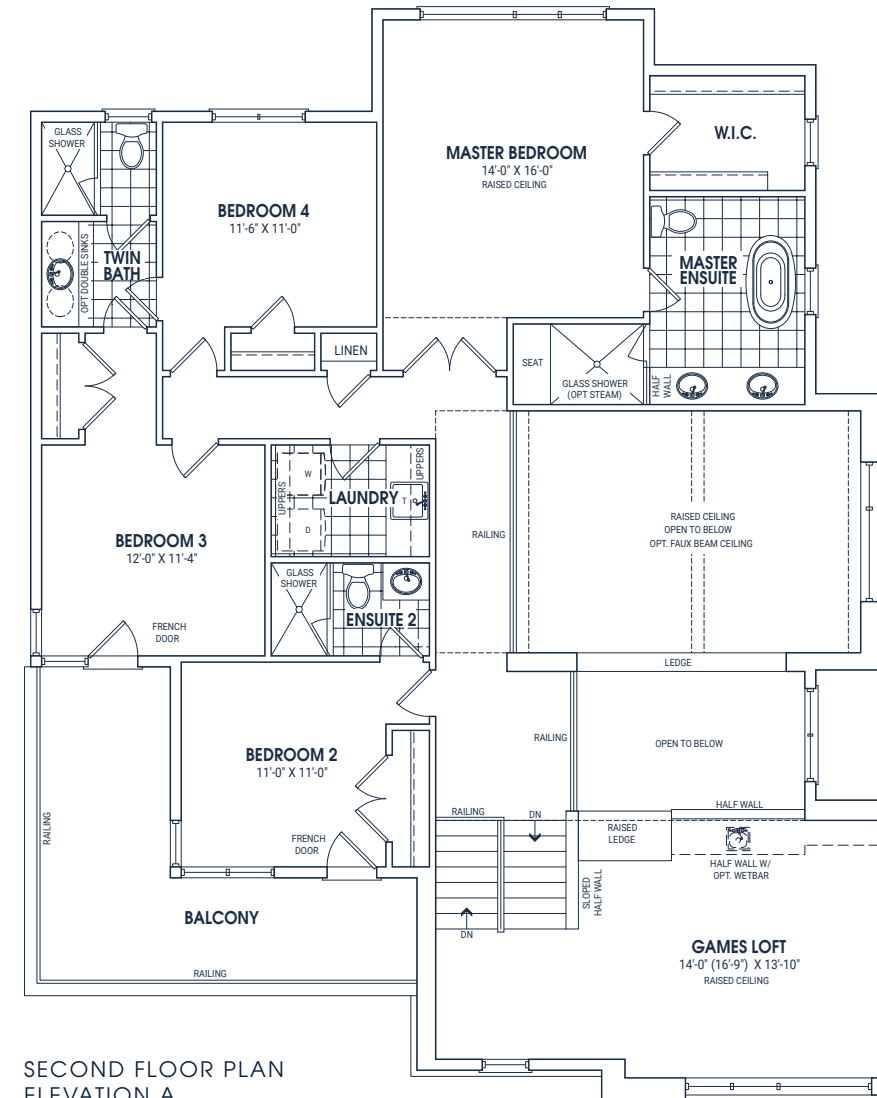

# FREESTYLE - 60 - 10

**3,981 SQ.FT. 4-6 BEDROOM**

This luxurious corner model features an open concept main floor which connects a large kitchen, breakfast nook and regal lodge room, creating a warm and inviting atmosphere. Adding to this idea is the private sunken wine cellar and 1 ½ storey upstairs games loft with corner windows showcasing beautiful views.

ELEVATION A

ELEVATION C

ELEVATION B

OPTIONAL LOGGIA

OPTIONAL SECOND FLOOR TERRACE

GROUND FLOOR PLAN ELEVATION A

SECOND FLOOR PLAN ELEVATION A

BASEMENT PLAN ELEVATION A

OPTIONAL BASEMENT PLAN ELEVATION A