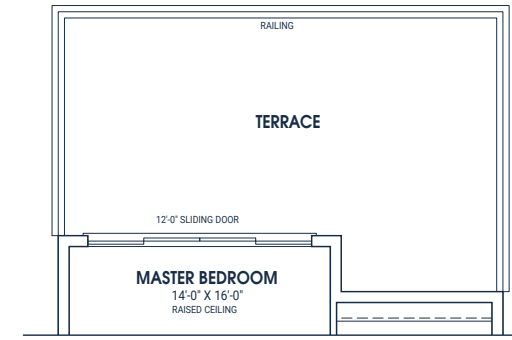

# FREESTYLE - 60 - 10

**3,981 SQ.FT. 4-6 BEDROOM**

This luxurious corner model features an open concept main floor which connects a large kitchen, breakfast nook and regal lodge room, creating a warm and inviting atmosphere. Adding to this idea is the private sunken wine cellar and 1 ½ storey upstairs games loft with corner windows showcasing beautiful views.

ELEVATION A

ELEVATION C

ELEVATION B

OPTIONAL LOGGIA

OPTIONAL SECOND FLOOR TERRACE

GROUND FLOOR PLAN ELEVATION A

SECOND FLOOR PLAN ELEVATION A

BASEMENT PLAN ELEVATION A