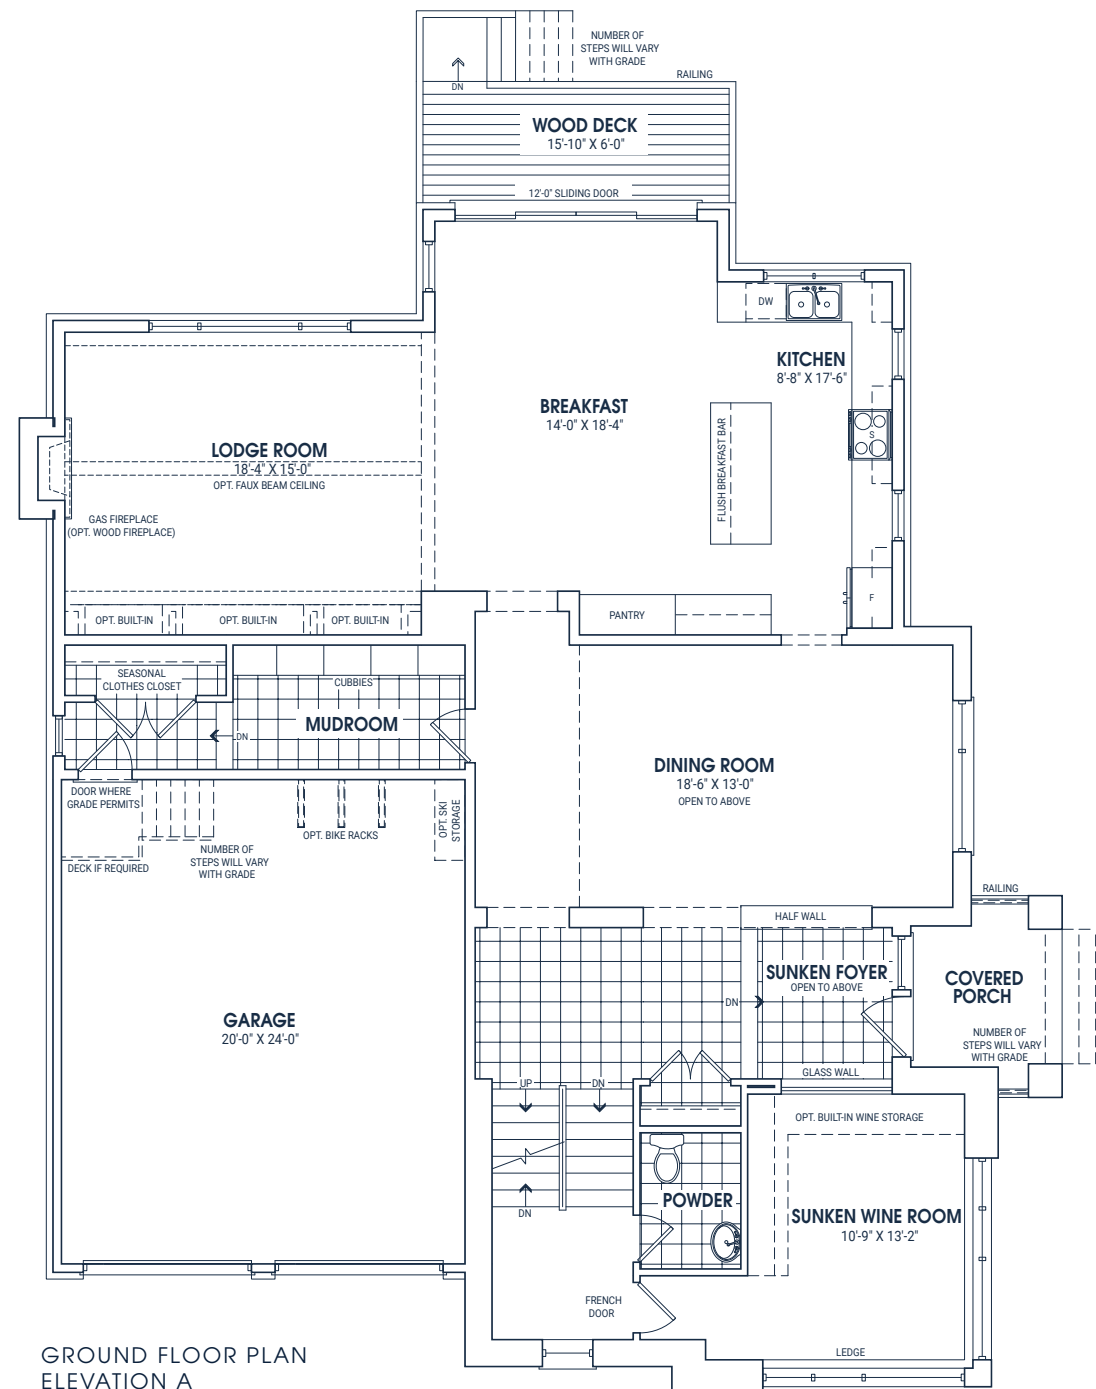

# FREESTYLE - 60 - 10

**3,981 SQ.FT. 4-6 BEDROOM**

This luxurious corner model features an open concept main floor which connects a large kitchen, breakfast nook and regal lodge room, creating a warm and inviting atmosphere. Adding to this idea is the private sunken wine cellar and 1 ½ storey upstairs games loft with corner windows showcasing beautiful views.

ELEVATION A

ELEVATION C

ELEVATION B

OPTIONAL LOGGIA

OPTIONAL SECOND FLOOR TERRACE

GROUND FLOOR PLAN ELEVATION A

SECOND FLOOR PLAN ELEVATION A

BASEMENT PLAN ELEVATION A

OPTIONAL BASEMENT PLAN ELEVATION A