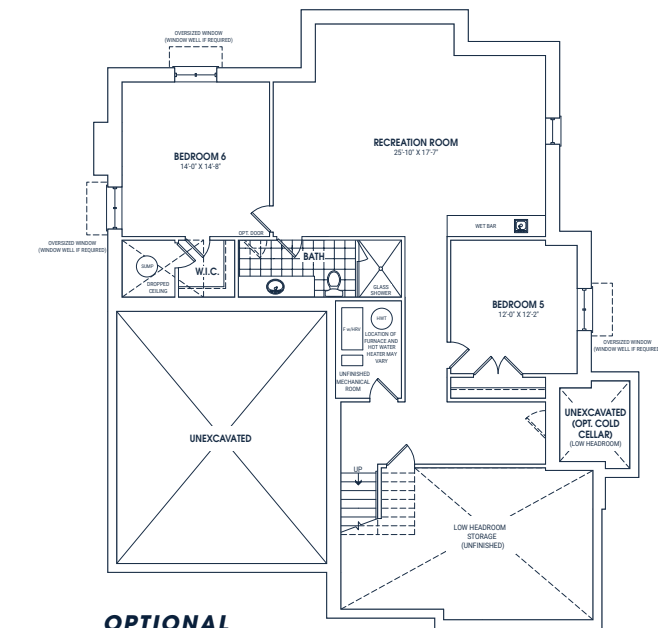

# FREESTYLE - 60 - 10

**3,981 SQ.FT. 4-6 BEDROOM**

This luxurious corner model features an open concept main floor which connects a large kitchen, breakfast nook and regal lodge room, creating a warm and inviting atmosphere. Adding to this idea is the private sunken wine cellar and 1 ½ storey upstairs games loft with corner windows showcasing beautiful views.

ELEVATION A

ELEVATION C

ELEVATION B

OPTIONAL LOGGIA

OPTIONAL SECOND FLOOR TERRACE

GROUND FLOOR PLAN ELEVATION A

SECOND FLOOR PLAN ELEVATION A

BASEMENT PLAN ELEVATION A