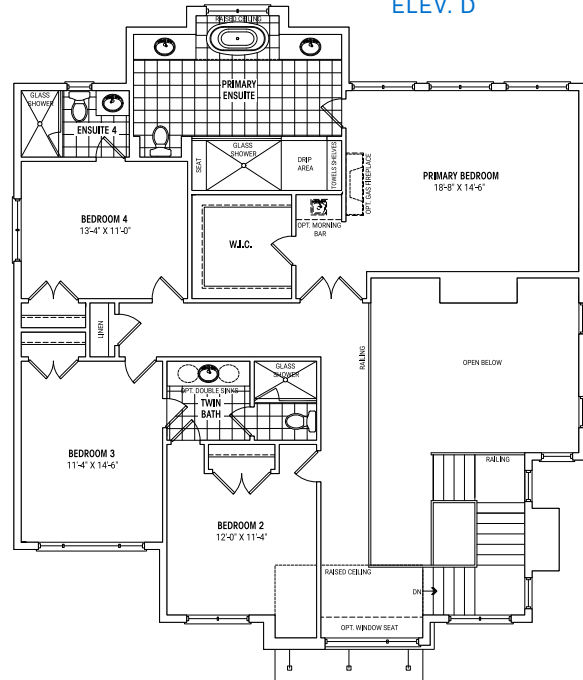

SECOND FLOOR
ELEV. D