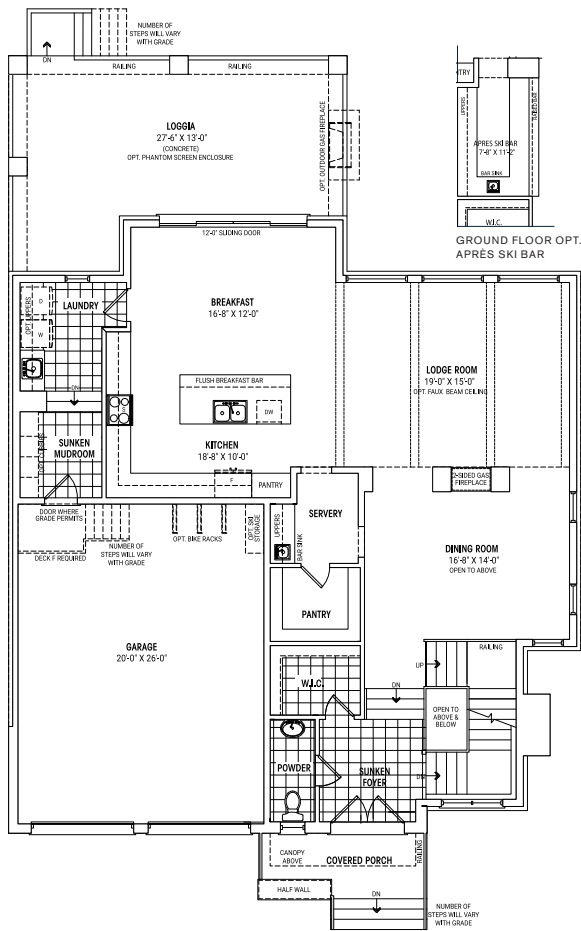

GROUND FLOOR
ELEV. D