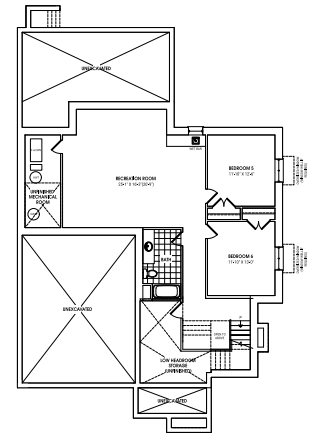

SECOND FLOOR
ELEV. D