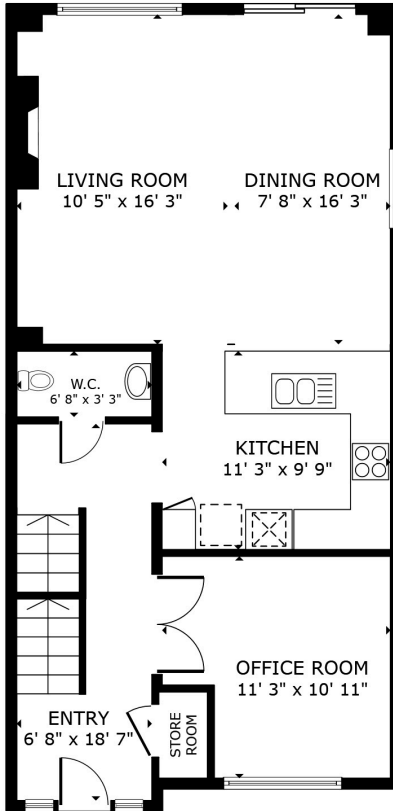

FLOOR 1

FLOOR 2

FLOOR 3

GROSS INTERNAL AREA
 FLOOR 1 379 sq.ft. FLOOR 2 701 sq.ft. FLOOR 3 701 sq.ft.
 EXCLUDED AREAS : GARAGE 362 sq.ft.
 TOTAL : 1,780 sq.ft.
 SIZES AND DIMENSIONS ARE APPROXIMATE, ACTUAL MAY VARY.