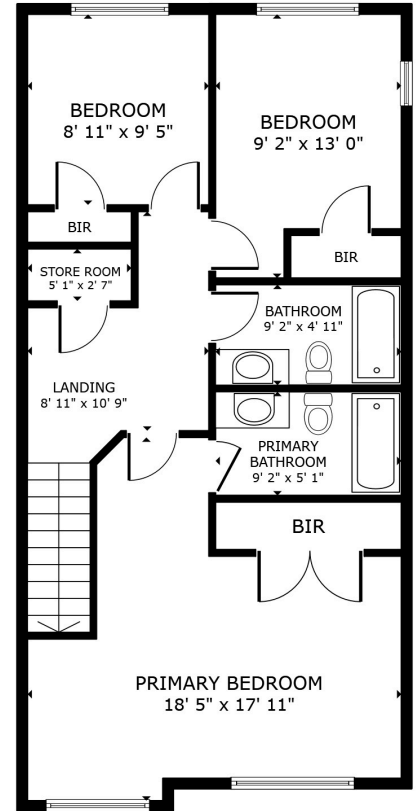

FLOOR 1

FLOOR 2

FLOOR 3

GROSS INTERNAL AREA
 FLOOR 1 379 sq.ft. FLOOR 2 701 sq.ft. FLOOR 3 701 sq.ft.
 EXCLUDED AREAS : GARAGE 362 sq.ft.
 TOTAL : 1,780 sq.ft.
 SIZES AND DIMENSIONS ARE APPROXIMATE, ACTUAL MAY VARY.